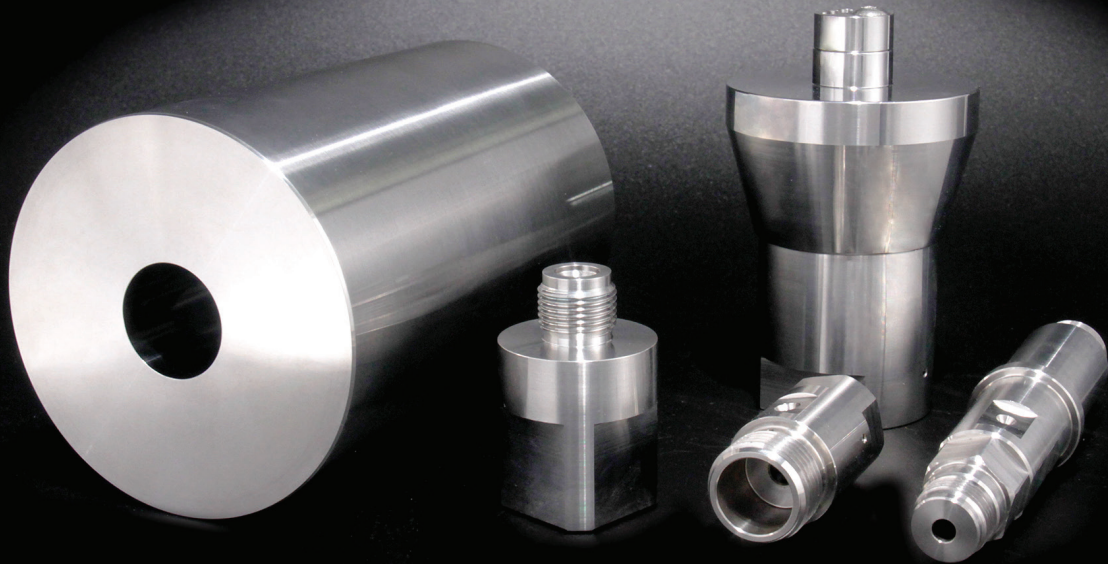

Replacement parts for Jet Edge™
Wonderful Hard Parts

Replacement parts for Jet Edge™ Cutting Heads

Cutting heads

Assemblies

| | |
|-------------|-----------------------|
| Description | Cutting Head Assembly |
| Picture | Right |
| Miaoke # | DTJ200-A |
| Replaces | — |

Replacement parts

Air Actuator

DTJ211

—

On/off Valve Body

DTJ221

46627

Nozzle Body

DTJ241

—

Cutting Head Body

DTJ111

—

Magnet Nut

DTJ121

—